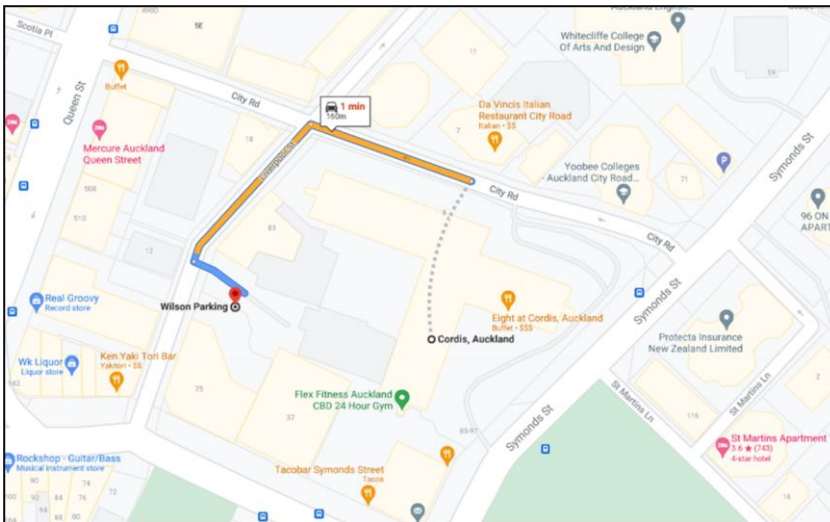

## PARKING AT CORDIS

For your guests' convenience, we have selected 3 carpark at close proximity of the hotel.

The most convenient carpark is located at **8/12 Liverpool Street**, just at the back of the hotel. It is a pay-and-display public parking, spaces are subject to availability. To access the hotel from the carpark, please take the lift to the Ground Floor and follow the signs to the event venues or hotel lobby.

Entrance to the carpark:

For more information, and rates please visit <https://www.wilsonparking.co.nz>

Other close by carpark

100 Symonds Street, Grafton - <https://www.wilsonparking.co.nz>

24 Mercury Lane, Grafton - <https://www.wilsonparking.co.nz>